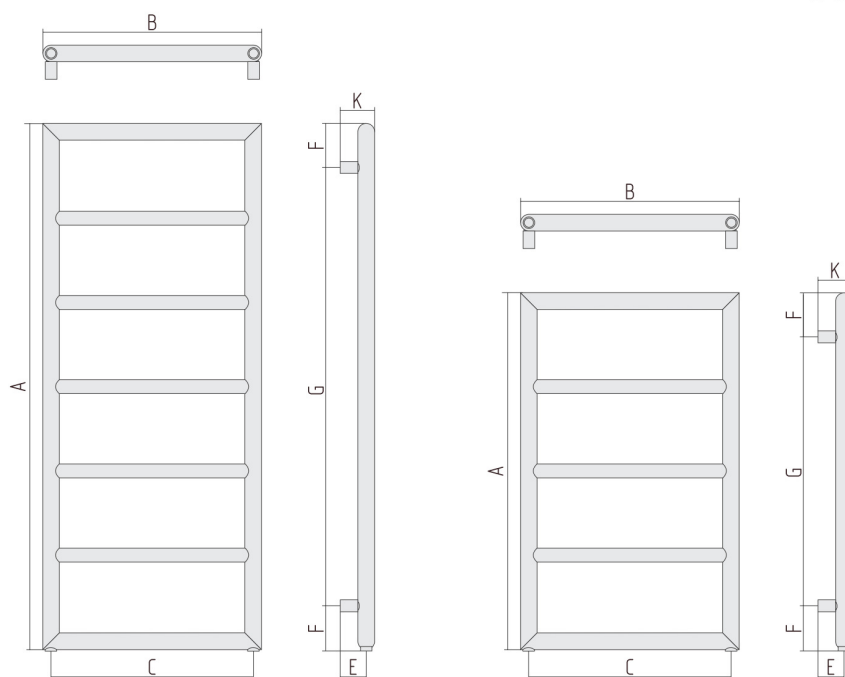

Bodes

WarmDesign

Art.	Heating capacity 55/45/20°C (W)	Heating capacity 75/65/20°C (W)	Total weight, inc. components and packaging (kg)	Recommended capacity of electric heating element (W)
BO8050**	98	187	6,4	300
BO12050**	143	269	8,4	300

Water

Electric

CE

Art.	A	B	C	E	F	G	K
BO8050**	800	500	462	59-84	100	600	78-103
BO12050**	1200	500	462	59-84	100	1000	78-103

Colour range

**P
Polished Stainless Steel

**PG
Polished Gold

**BG
Brushed Gold